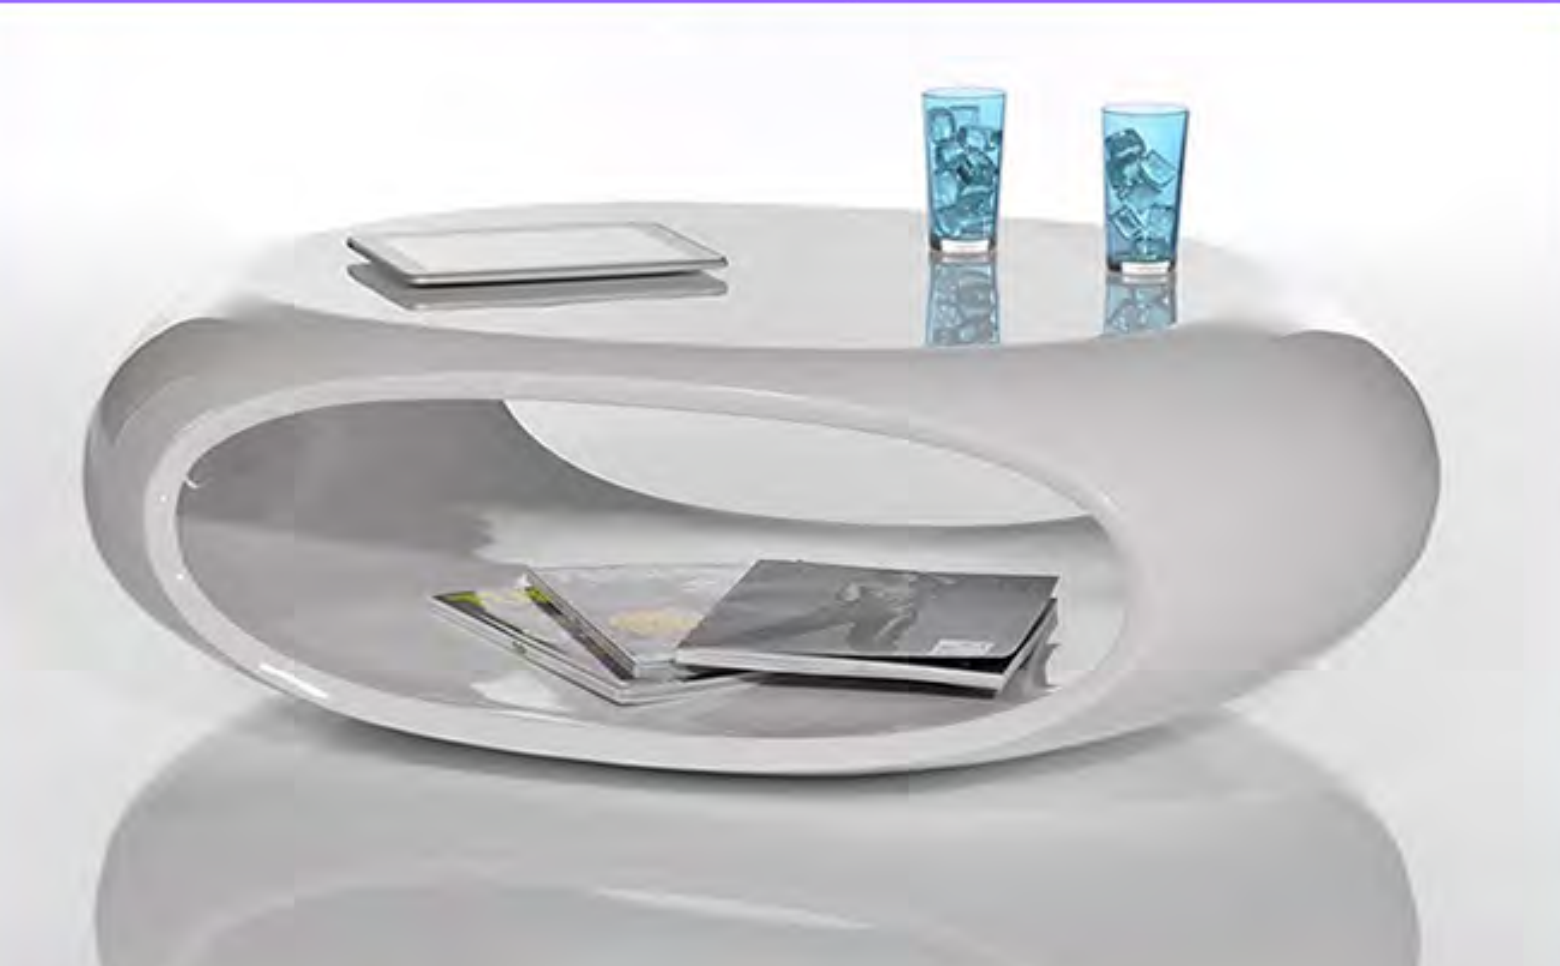

ELI Designer Clubtisch
~~CHF 999.--~~ CHF 549.--